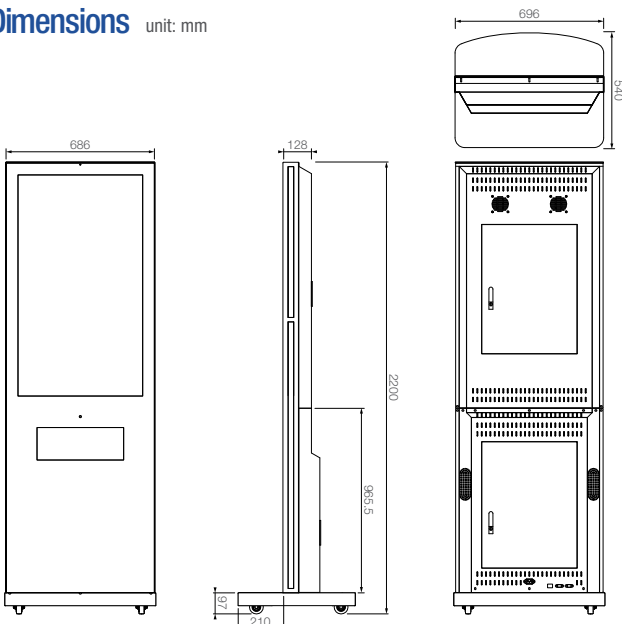

Dimensions unit: mm

Specifications

Class		D460SL	D460SLI	
Panel	Screen Size	46"	46"	
	Active Display Area	1018.4 x 572.5	1018.4 x 572.5	
	Number of Pixels	1366 x 768 (WXGA)	1366 x 768 (WXGA)	
	Aspect Ratio	16:9	16:9	
	Display Colors	16.7 Mil	16.7 Mil	
	Brightness	700 cd/m ²	700 cd/m ²	
	Contrast Ratio	2000 : 1	2000 : 1	
	Response Time (ms)	8	8	
	View Angle (H/V)	178° / 178°	178° / 178°	
Life Time	50,000h average	50,000h average		
Resolution (Max)	Monitor	1360 x 768 (47.01KHz / 60KHz)		
	DTV	1080i		
Connectivity & Control	Input	Analog RGB	1	1
		HDMI	1	1
		Composite (BNC)	1	1
		Component (BNC)	1	1
		PC Audio	1	1
		RS232C	1	1
		Component Audio	1	1
		Composite Audio	1	1
	Output	Analog RGB	1	1
		HDMI	1	1
		Composite (BNC)	1	1
		Component (BNC)	1	1
		Audio	1	1
		RS232C	1	1
Speaker (Ready)	10W x 2CH	10W x 2CH		
Feature	Tempered Glass	Yes	Yes	
	Auto Cooling System	Yes	Yes	
	Touch Screen	No	Yes (R Touch)	
OSD Language	10 Language			
Dimension	Set (WxHxL) (mm)	686 x 2103 x 128.1	686 x 2103 x 128.1	
	Stand Included (WxHxL) (mm)	686 x 2200 x 540	686 x 2200 x 540	
Set Weight (kg)	about 100			
Accessories	Power cord, Manual, HDMI Cable, Remote			
Other Features	Auto Cooling System, Auto Power Control (On & Off timer)			